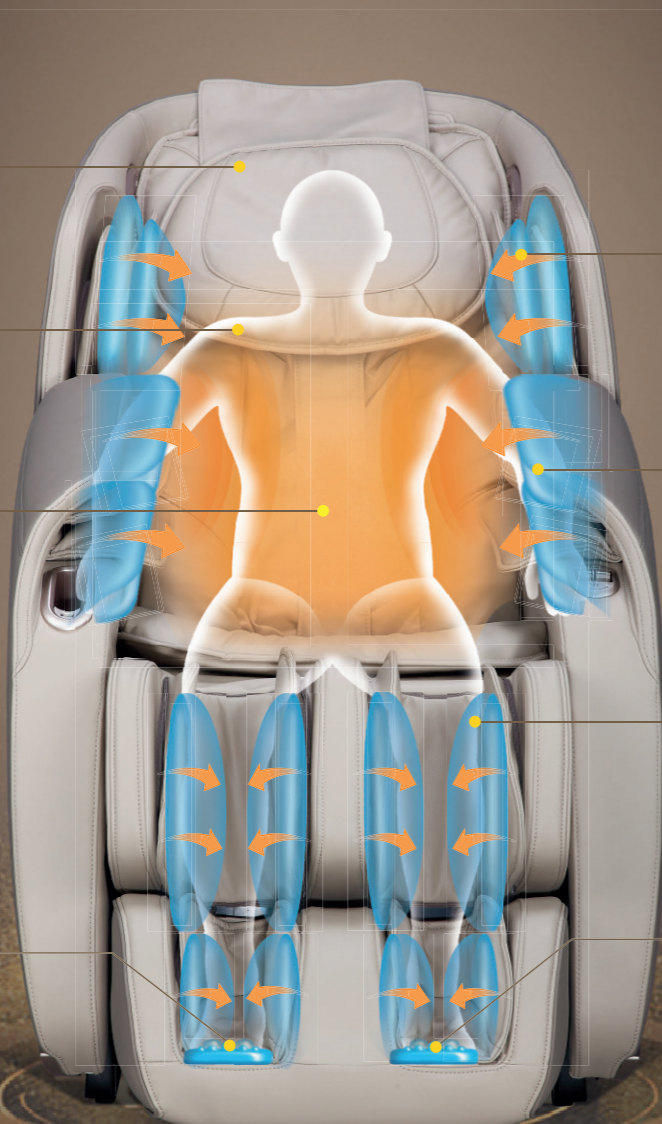

WITH WORSHIP DEFINE OUTSTANDING REALM WITH HEALTHY ESCORT LEADING LIFE

Based on biomechanics, ergonomics and model physical therapy, aim to human skeletal characteristics, combine with zero power, longer curved rail massage, morden physics stretch, point, total with 24 air bags. It will bring you supreme massage experience when you at home, keep health and activity every day.

WHOLE BODY RELAXATION MASSAGE

AIR PRESSURE MASSAGE

PILLOW PAD

Pillow pad can adjust up and down freely

SHOULDERS

Set with the shoulder automatic detection and location.

BACK

Carbon fiber far infrared heating

40°C-50°C back heating function can relieve coldness and pain on your back. The emissive far infrared wave length coincides with human body wave length ,so the energy can be absorbed by human cell, which can activate cell and promote metabolism.

FOOT

Rolling Massage

Special sole raised dots design, professional scrapping massage as human therapist, comfortable massage to Yongquan acupoint.