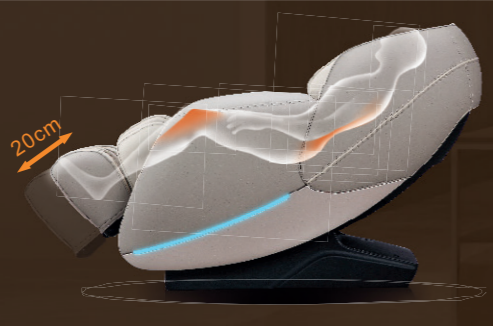

INTELLIGENT MECHANICAL MASSAGE HANDS

Intelligent mechanical massage hands keep collecting the curve data on the back and imitate professional masseur massage skill to realize multidimensional and aspect stereo massage. Intelligent massage hands imitate professional massagist method to do the following massage action: finger pressing, kneading, tapping, tapping and kneading. So the mechanical hands can do effective massage to human cervical vertebra thoracic vertebra and lumbar vertebra. This method can guarantee back can get even strength massage. can compared with professional massagist method, refresh yourself and relieve your fatigue.

"SL" SHAPE CURVED RAIL

Combined with human engineering and studied super long "SL" shape space curved rail technology, Massage distance is 135cm, makes you enjoy personal massage from the head to the leg, helps to maintain the human body vertebra "S" shaped curve, achieves relaxing the spine and relieve tense muscles.

ZERO GRAVITY

Zero gravity model means, the legs and torso at 118 degrees elevation, the location of thighs and calves are above the heart. The gravity of each body part will distribute average on massage chair to make pressure on body fully release.

LEG STRETCH

The calf frame is provided with a telescopic adjustment function, and the calf foot is pulled out with the ankle. The length of the foot extension can be determined according to the length of the user's leg, and the foot is retracted by the spring force to adapt to different heights of the person.