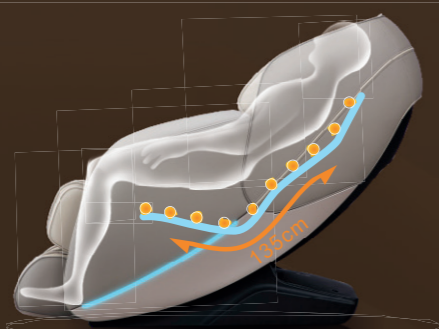

witt
PERSONAL CARE

MASSAGE CHAIR

USB

BLUETOOTH-SPEAKER

SHORT CUT BUTTON

ARTISTIC LED

INTELLIGENT VOICE CONTROL

Intelligent voice recognition system makes it easier to control the massage chair to enjoy the comfort.

INTELLIGENT MECHANICAL MASSAGE HANDS

Intelligent mechanical massage hands keep collecting the curve data on the back and imitate professional masseur massage skill to realize multidimensional and aspect stereo massage. Intelligent massage hands imitate professional massagist method to do the following massage action: finger pressing, kneading, tapping, tapping and kneading. So the mechanical hands can do effective massage to human cervical vertebra thoracic vertebra and lumbar vertebra. This method can guarantee back can get even strength massage. can compared with professional massagist method, refresh yourself and relieve your fatigue.

"SL" SHAPE CURVED RAIL

Combined with human engineering and studied super long "SL" shape space curved rail technology, Massage distance is 135cm, makes you enjoy personal massage from the head to the leg, helps to maintain the human body vertebra "S" shaped curve, achieves relaxing the spine and relieve tense muscles.

ZERO GRAVITY

Zero gravity model means, the legs and torso at 118 degrees elevation, the location of thighs and calves are above the heart. The gravity of each body part will distribute average on massage chair to make pressure on body fully release.